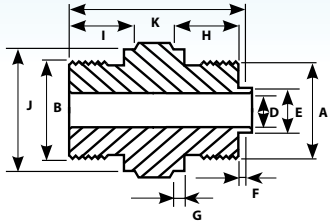

Nipples

TYPE 3 with 2 sealing faces and weld lip

Part No.	Material	A	B	C	D	E	F	G	H	I	J	K	Price Sterling	Price Euros
FSN-12P-12P-6-M	SS316	1/2"BSP	1/2"BSP	24.0	7.0	9.0	3.0	3.0	14.2	14.2	25.9	46.7	£3.50	€4.55
FSN-12P-12P-8-M	SS316	1/2"BSP	1/2"BSP	24.0	9.0	11.0	3.0	3.0	14.2	14.2	25.9	46.7	£3.50	€4.55

Check out our website for latest prices & regular updates:
www.temperaturetechnology.com

Olives

SS316 Single Ferrule Olives

Part No.	To Suit	Price Sterling	Price Euros
SO-1.5	1.5mm	£0.60	€0.78
SO-20	2.0mm	£0.60	€0.78
SO-30	3.0mm	£0.60	€0.78
SO-18	1/8"	£0.60	€0.78
SO-45	4.5mm	£0.60	€0.78
SO-316	3/16"	£0.60	€0.78
SO-60	6.0mm	£0.60	€0.78
SO-80	8.0mm	£0.75	€0.98
SO-38	3/8"	£0.75	€0.98
SO-10	10.0mm	£0.75	€0.98
SO-11	11.0mm	£0.75	€0.98
SO-12	1/2"	£0.75	€0.98
SO-15	15.0mm	£0.75	€0.98
SO-58	5/8"	£0.75	€0.98